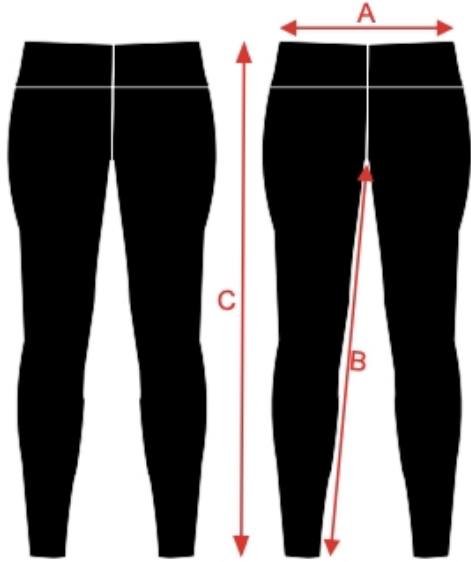

(1-2 CM) CAN BE UP OR DOWN BECAUSE OF INTERNATIONAL MARGIN

SPORTS BRA & SHORTS

SPORTS BRA SIZE CHART IN (CM)

SIZING IN (CM)	YS	YM	YL	XS	AS	AM	AL
LENGTH (A)	26.5	28	29	30	31	32.5	33.5
CHEST (B) (ALL ROUND)	56	58	60	63	66	68	72

1 OR 2 CM CAN BE UP/DOWN BECAUSE OF INTERNATIONAL MARGINS

SHORTS SIZE CHART IN (CM)

SIZING IN (CM)	YS	YM	YL	XS	AS	AM	AL
INSEAM (A)	3.9	4.2	4.6	5	5.3	5.6	6
WAIST (B) (ALL ROUND)	55	57	59.5	62	65	67.5	70

1 OR 2 CM CAN BE UP/DOWN BECAUSE OF INTERNATIONAL MARGINS

LEGGINGS & CAPRIS

SIZECHART OF LEGGINGS(CM)

SIZING IN (CM)	YS	YM	YL	AXS/ YXL	AS	AM	AL
WAIST(A)	55	57	59.5	62	65	67.5	70
INSEAM(B)	56	59	61	64	66	69	71
LENGTH(C)	76	79	82	85	88	91	94

(1-2 CM) CAN BE UP OR DOWN BECAUSE OF INTERNATIONAL MARGIN

SIZECHART OF CAPRI (3/4)(CM)

SIZING IN (CM)	YS	YM	YL	AXS/ YXL	AS	AM	AL
WAIST(A)	55	57	59.5	62	65	67.5	70
INSEAM(B)	56	59	61	64	66	69	71
LENGTH(C)	57	59	61	64	66	68	70

(1-2 CM) CAN BE UP OR DOWN BECAUSE OF INTERNATIONAL MARGIN