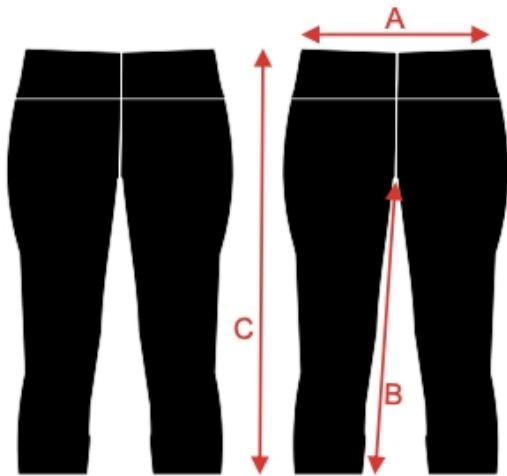

(1-2 CM) CAN BE UP OR DOWN BECAUSE OF INTERNATIONAL MARGIN

SPORTS BRA & SHORTS

SPORTS BRA SIZE CHART IN (CM)

SIZING IN (CM)	YS	YM	YL	XS	AS	AM	AL
LENGTH (A)	26.5	28	29	30	31	32.5	33.5
CHEST (B) (ALL ROUND)	56	58	60	63	66	68	72

1 OR 2 CM CAN BE UP/DOWN BECAUSE OF INTERNATIONAL MARGINS

SHORTS SIZE CHART IN (CM)

SIZING IN (CM)	YS	YM	YL	XS	AS	AM	AL
INSEAM (A)	3.9	4.2	4.6	5	5.3	5.6	6
WAIST (B) (ALL ROUND)	55	57	59.5	62	65	67.5	70

1 OR 2 CM CAN BE UP/DOWN BECAUSE OF INTERNATIONAL MARGINS

LEGGINGS & CAPRIS

SIZECHART OF LEGGINGS(CM)

SIZING IN (CM)	YS	YM	YL	AXS/ YXL	AS	AM	AL
WAIST(A)	55	57	59.5	62	65	67.5	70
INSEAM(B)	56	59	61	64	66	69	71
LENGTH(C)	76	79	82	85	88	91	94

(1-2 CM) CAN BE UP OR DOWN BECAUSE OF INTERNATIONAL MARGIN

SIZECHART OF CAPRI (3/4)(CM)

SIZING IN (CM)	YS	YM	YL	AXS/ YXL	AS	AM	AL
WAIST(A)	55	57	59.5	62	65	67.5	70
INSEAM(B)	56	59	61	64	66	69	71
LENGTH(C)	57	59	61	64	66	68	70

(1-2 CM) CAN BE UP OR DOWN BECAUSE OF INTERNATIONAL MARGIN