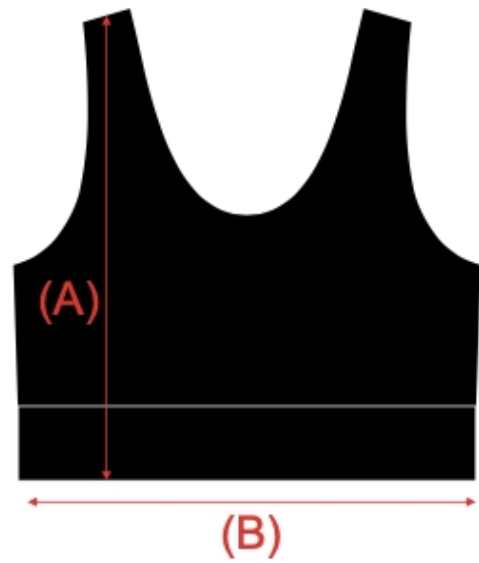

SIZECHART OF ICE HOCKEY(CM)

SIZING IN (CM)	YS	YM	YL	AXS/ YXL	AS	AM	AL
CHEST (A)	47	50	53	55	58	61	63
LENGTH (B)	55	58	61	64	67	70	73
SLEEVE LENGTH (C)	34	35	37	38	40	43	45

(1-2 CM) CAN BE UP OR DOWN BECAUSE OF INTERNATIONAL MARGIN

SPIRIT JERSEYS

SIZECHART OF SPIRIT JERSEY (CM)

SIZING IN (CM)	YS	YM	YL	YXL	AXS	AS	AM	AL
CHEST (A)	38	42	45	48	52	55	58	61
FRONT LENGTH (B)	53	55	57	59	68	70	72	74
BACK LENGTH (C)	56	58	60	62	71	73	75	77
SHOULDER TO SHOULDER (D)	56	58	60	62	78	80	82	84
SLEEVE LENGTH (E)	34	36	38	40	44	45	46	47

(1-2 CM) CAN BE UP OR DOWN BECAUSE OF INTERNATIONAL MARGIN

SPORTS BRA & SHORTS

SPORTS BRA SIZE CHART IN (CM)

SIZING IN (CM)	YS	YM	YL	XS	AS	AM	AL
LENGTH (A)	26.5	28	29	30	31	32.5	33.5
CHEST (B) (ALL ROUND)	56	58	60	63	66	68	72

1 OR 2 CM CAN BE UP/DOWN BECAUSE OF INTERNATIONAL MARGINS

SHORTS SIZE CHART IN (CM)

SIZING IN (CM)	YS	YM	YL	XS	AS	AM	AL
INSEAM (A)	3.9	4.2	4.6	5	5.3	5.6	6
WAIST (B) (ALL ROUND)	55	57	59.5	62	65	67.5	70

1 OR 2 CM CAN BE UP/DOWN BECAUSE OF INTERNATIONAL MARGINS