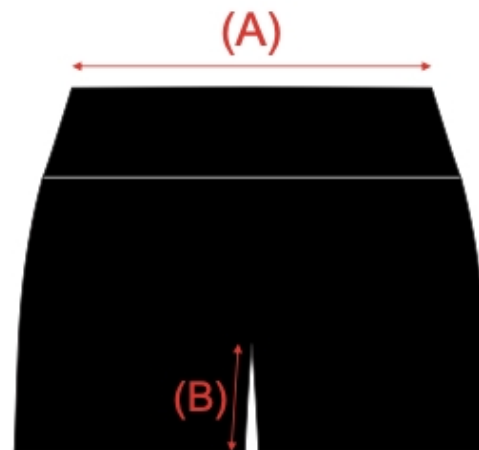

SIZECHART OF ICE HOCKEY(CM)

SIZING IN (CM)	YS	YM	YL	AXS/ YXL	AS	AM	AL
CHEST (A)	47	50	53	55	58	61	63
LENGTH (B)	55	58	61	64	67	70	73
SLEEVE LENGTH (C)	34	35	37	38	40	43	45

(1-2 CM) CAN BE UP OR DOWN BECAUSE OF INTERNATIONAL MARGIN

SPIRIT JERSEYS

SIZECHART OF SPIRIT JERSEY (CM)

SIZING IN (CM)	YS	YM	YL	YXL	AXS	AS	AM	AL
CHEST (A)	38	42	45	48	52	55	58	61
FRONT LENGTH (B)	53	55	57	59	68	70	72	74
BACK LENGTH (C)	56	58	60	62	71	73	75	77
SHOULDER TO SHOULDER (D)	56	58	60	62	78	80	82	84
SLEEVE LENGTH (E)	34	36	38	40	44	45	46	47

(1-2 CM) CAN BE UP OR DOWN BECAUSE OF INTERNATIONAL MARGIN

SPORTS BRA & SHORTS

SPORTS BRA SIZE CHART IN (CM)

SIZING IN (CM)	YS	YM	YL	XS	AS	AM	AL
LENGTH (A)	26.5	28	29	30	31	32.5	33.5
CHEST (B) (ALL ROUND)	56	58	60	63	66	68	72

1 OR 2 CM CAN BE UP/DOWN BECAUSE OF INTERNATIONAL MARGINS

SHORTS SIZE CHART IN (CM)

SIZING IN (CM)	YS	YM	YL	XS	AS	AM	AL
INSEAM (A)	3.9	4.2	4.6	5	5.3	5.6	6
WAIST (B) (ALL ROUND)	55	57	59.5	62	65	67.5	70

1 OR 2 CM CAN BE UP/DOWN BECAUSE OF INTERNATIONAL MARGINS