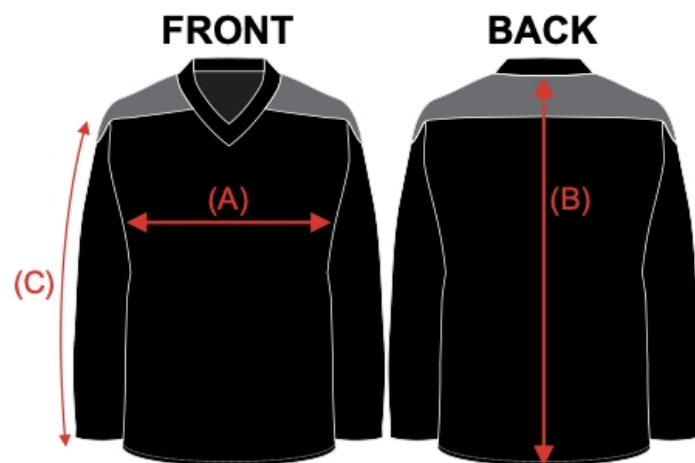

Garment sizes are approximate and for guidance only

ADULT

Shirt Size	Width (cm)	Length (cm)	Sleeve (cm)	Tolerance +/-	Chest Size (in)
Small	51	66	84	2	34/36
Medium	56	68	86	2	38/40
Large	61	71	89	2	42/44
XL	66	74	91	2	48/48
2XL	71	76	94	2	50/52

JERSEYS

SIZECHART OF BASEBALL(CM)

SIZING IN (CM)	YS	YM	YL	XS	AS	AM	AL
BODY LENGTH (A) (CENTRE BACK)	57	62	68	72	79	83	86
CHEST (B)	41	45	49	49	50	52	55

(1-2 CM) CAN BE UP OR DOWN BECAUSE OF INTERNATIONAL MARGIN