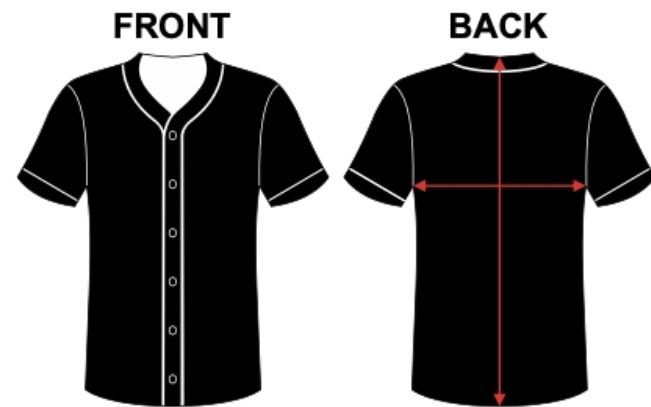

JERSEYS

SIZECHART OF BASEBALL(CM)

SIZING IN (CM)	YS	YM	YL	XS	AS	AM	AL
BODY LENGTH (A) (CENTRE BACK)	57	62	68	72	79	83	86
CHEST (B)	41	45	49	49	50	52	55

(1-2 CM) CAN BE UP OR DOWN BECAUSE OF INTERNATIONAL MARGIN